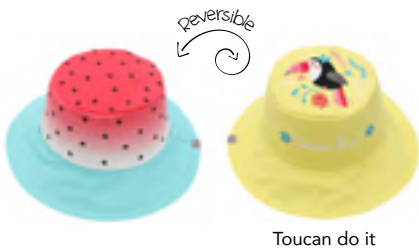

Reversible Cotton Sun Hat – Watermelon | Toucan

Toucan do it

Small (6 - 24m)
FJKSH805S
8 73874 00805 8

Medium (2 - 4y)
FJKSH806M
8 73874 00806 5

Large (4 - 6y+)
FJKSH807L
8 73874 00807 2