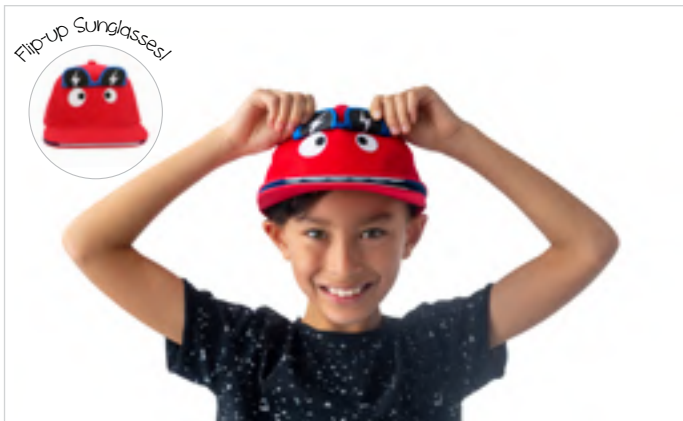

— Lewis Carrol, Alice in Wonderland

Whimsical – Machine Madness

Miles the Monster has a need for speed and adventure! In vibrant blues and electric reds, our lovable monster is always raring to go.

Our products use a special weave that provides 99% blockage from harmful UVA & UVB sun rays.