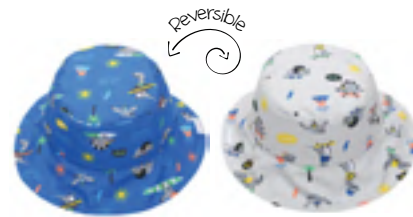

Reversible Patterned Sun Hat – Dino

Extra Small (0 - 6m)
FJKPH546XS
8 73874 00546 0

Small (6 - 24m)
FJKPH547S
8 73874 00547 7

Medium (2 - 4y)
FJKPH548M
8 73874 00548 4