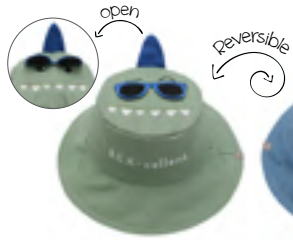

Large (4 - 6y+)
 FJK-LUV0136L
 8 73874 00068 7

Reversible Cap – Dino

One Size: (2 - 5y)
 FJK-LUV0401
 8 73874 00338 1

Reversible Cotton Sun Hat – Dino | Surfer Dino

Rex-cellent

Rawr-some

Small (6 - 24m)
 FJKSH826S
 8 73874 00826 3