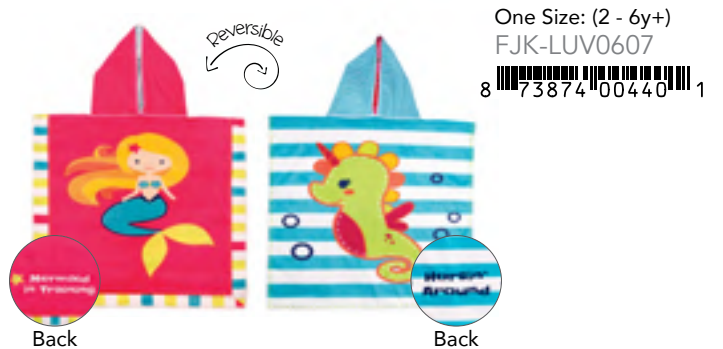

Two-Sided Wet Bag – Mermaid | Narwhal

One Size
 FJKWB578
 8 73874 00578 1

**"KIDS HAVE GOT TO BE FREE
 TO LEAD THEIR OWN LIVES."**

— Sebastian, The Little Mermaid

Ocean Explorer – Mermaid Life

Reversible Cap – Mermaid | Seahorse

Reversible Baby Patterned Hat – Mermaid | Seahorse

Two-Sided Wet Bag – Mermaid | Seahorse

Reversible Kids Cover Up – Mermaid | Seahorse

Ocean Explorer - Aquatic Life

Reversible Cotton Sun Hat – Fish | Jellyfish