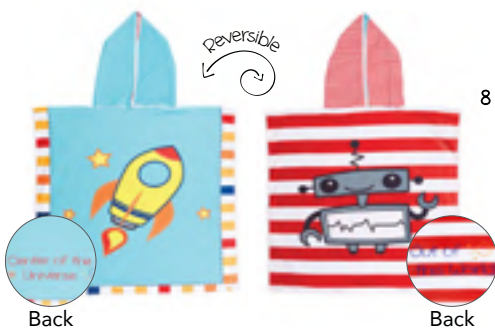

Reversible Cap – Spaceship | Robot

Center of the Universe

Out of this World

One Size (2 - 5y)
 FJK-LUV0403
 8 73874 00340 4

Reversible Kids Cover Up – Spaceship | Robot 

One Size: (2 - 6y+)
 FJK-LUV0604
 8 73874 00364 0