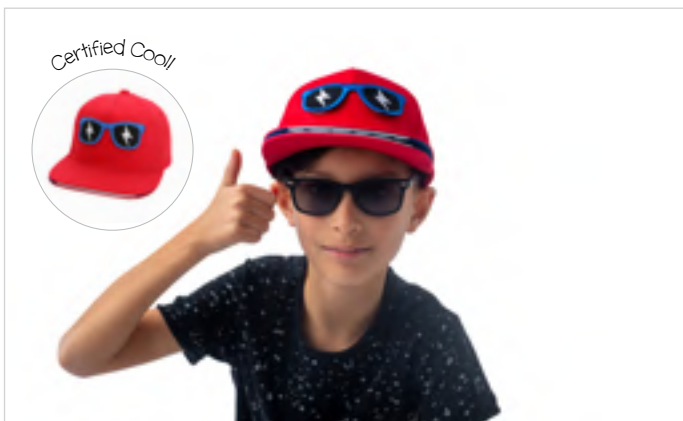

— Lewis Carrol, Alice in Wonderland

Whimsical – Machine Madness

Miles the Monster has a need for speed and adventure! In vibrant blues and electric reds, our lovable monster is always raring to go.

Our products use a special weave that provides 99% blockage from harmful UVA & UVB sun rays.