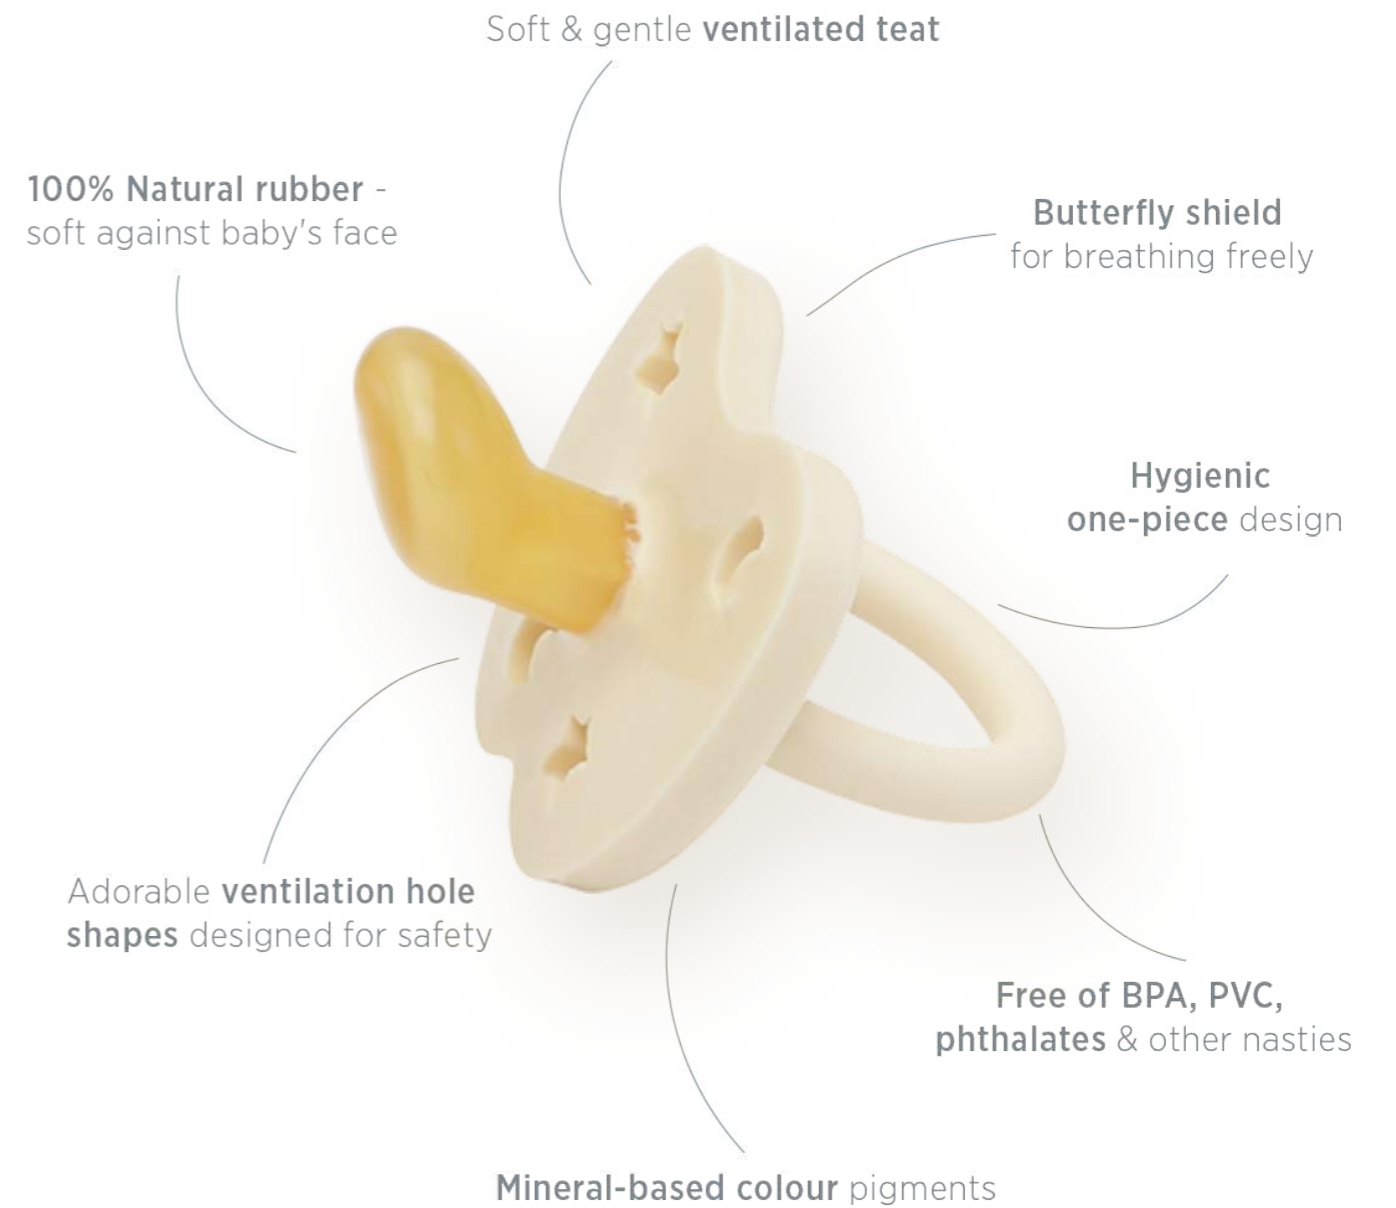

THE HEVEA PACIFIER DESIGN BENEFITS