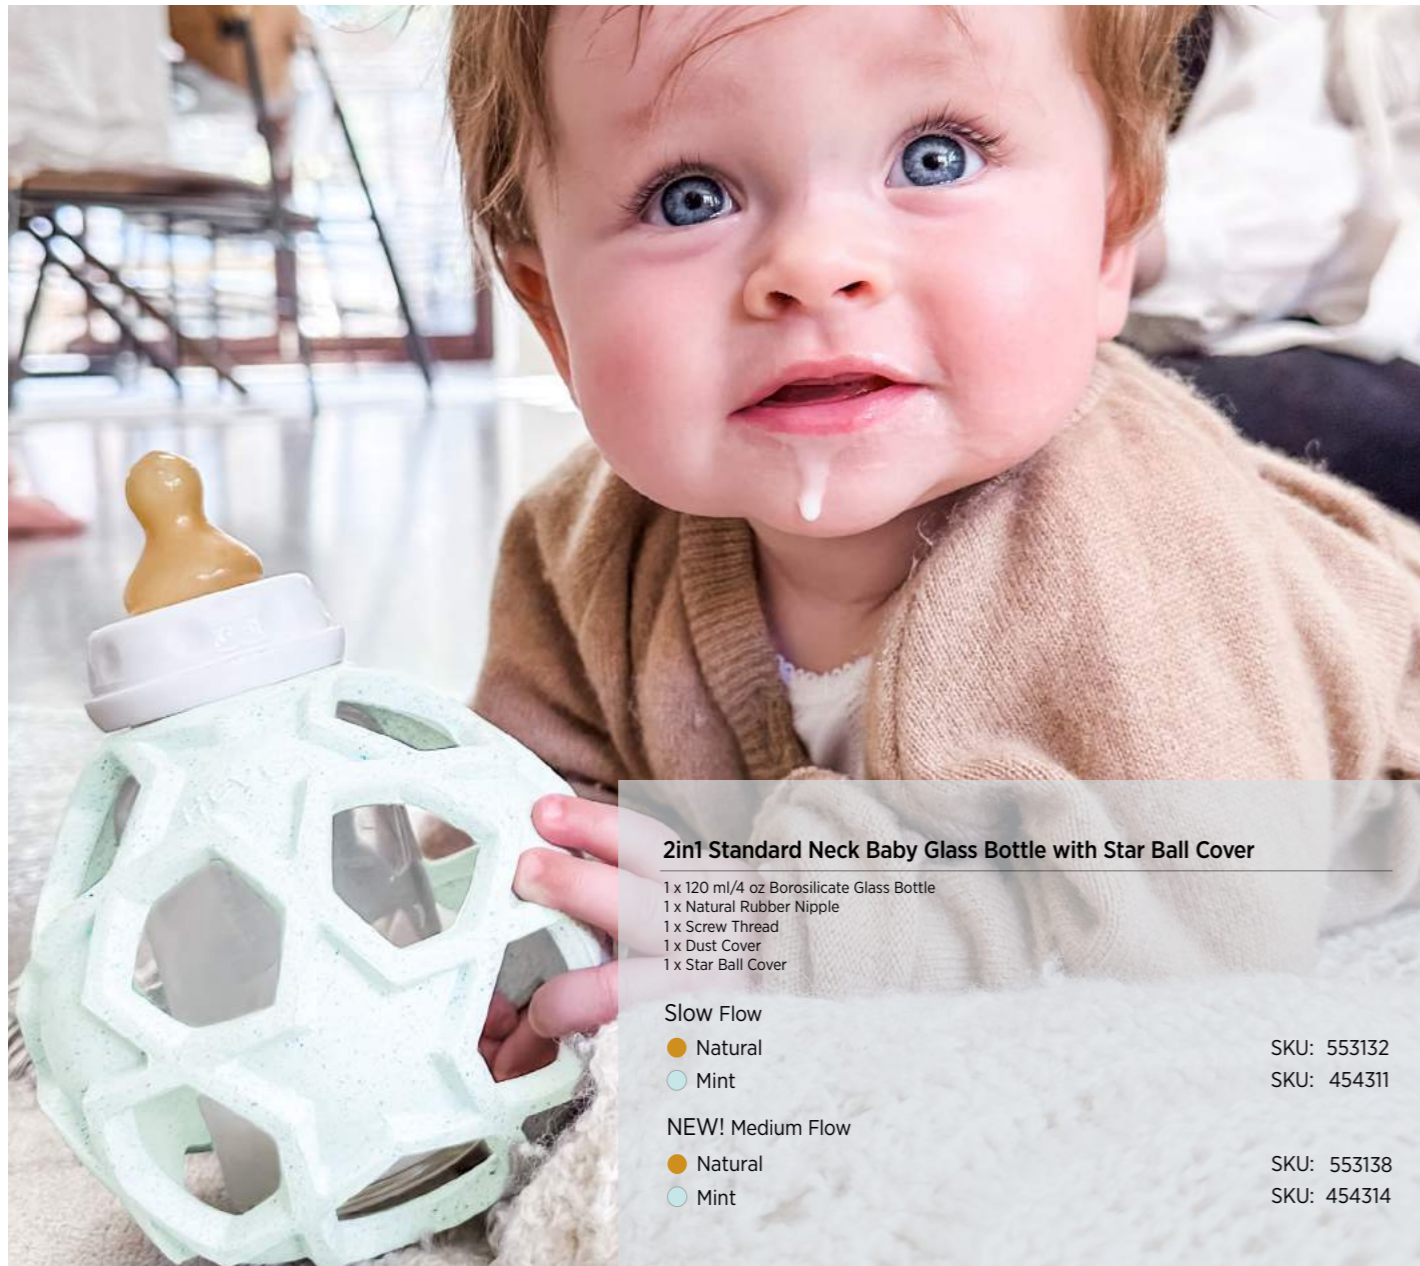

2IN1  
STANDARD NECK  
BABY GLASS  
BOTTLE WITH  
STAR BALL  
COVER  
&  
NIPPLE SHIELDS

**TWO HEVEA CLASSICS IN ONE PACKAGE!**

The 2in1 Baby Standard Neck Baby Glass Bottle with Star Ball Cover makes a fun, yet practical, gift for baby showers! Centered around our popular Standard Neck Bottle, the Star Ball Cover gives babies a fun grip when they are developmentally ready to start trying to hold their own bottles. Plus, it protects the bottle from breakage if dropped!