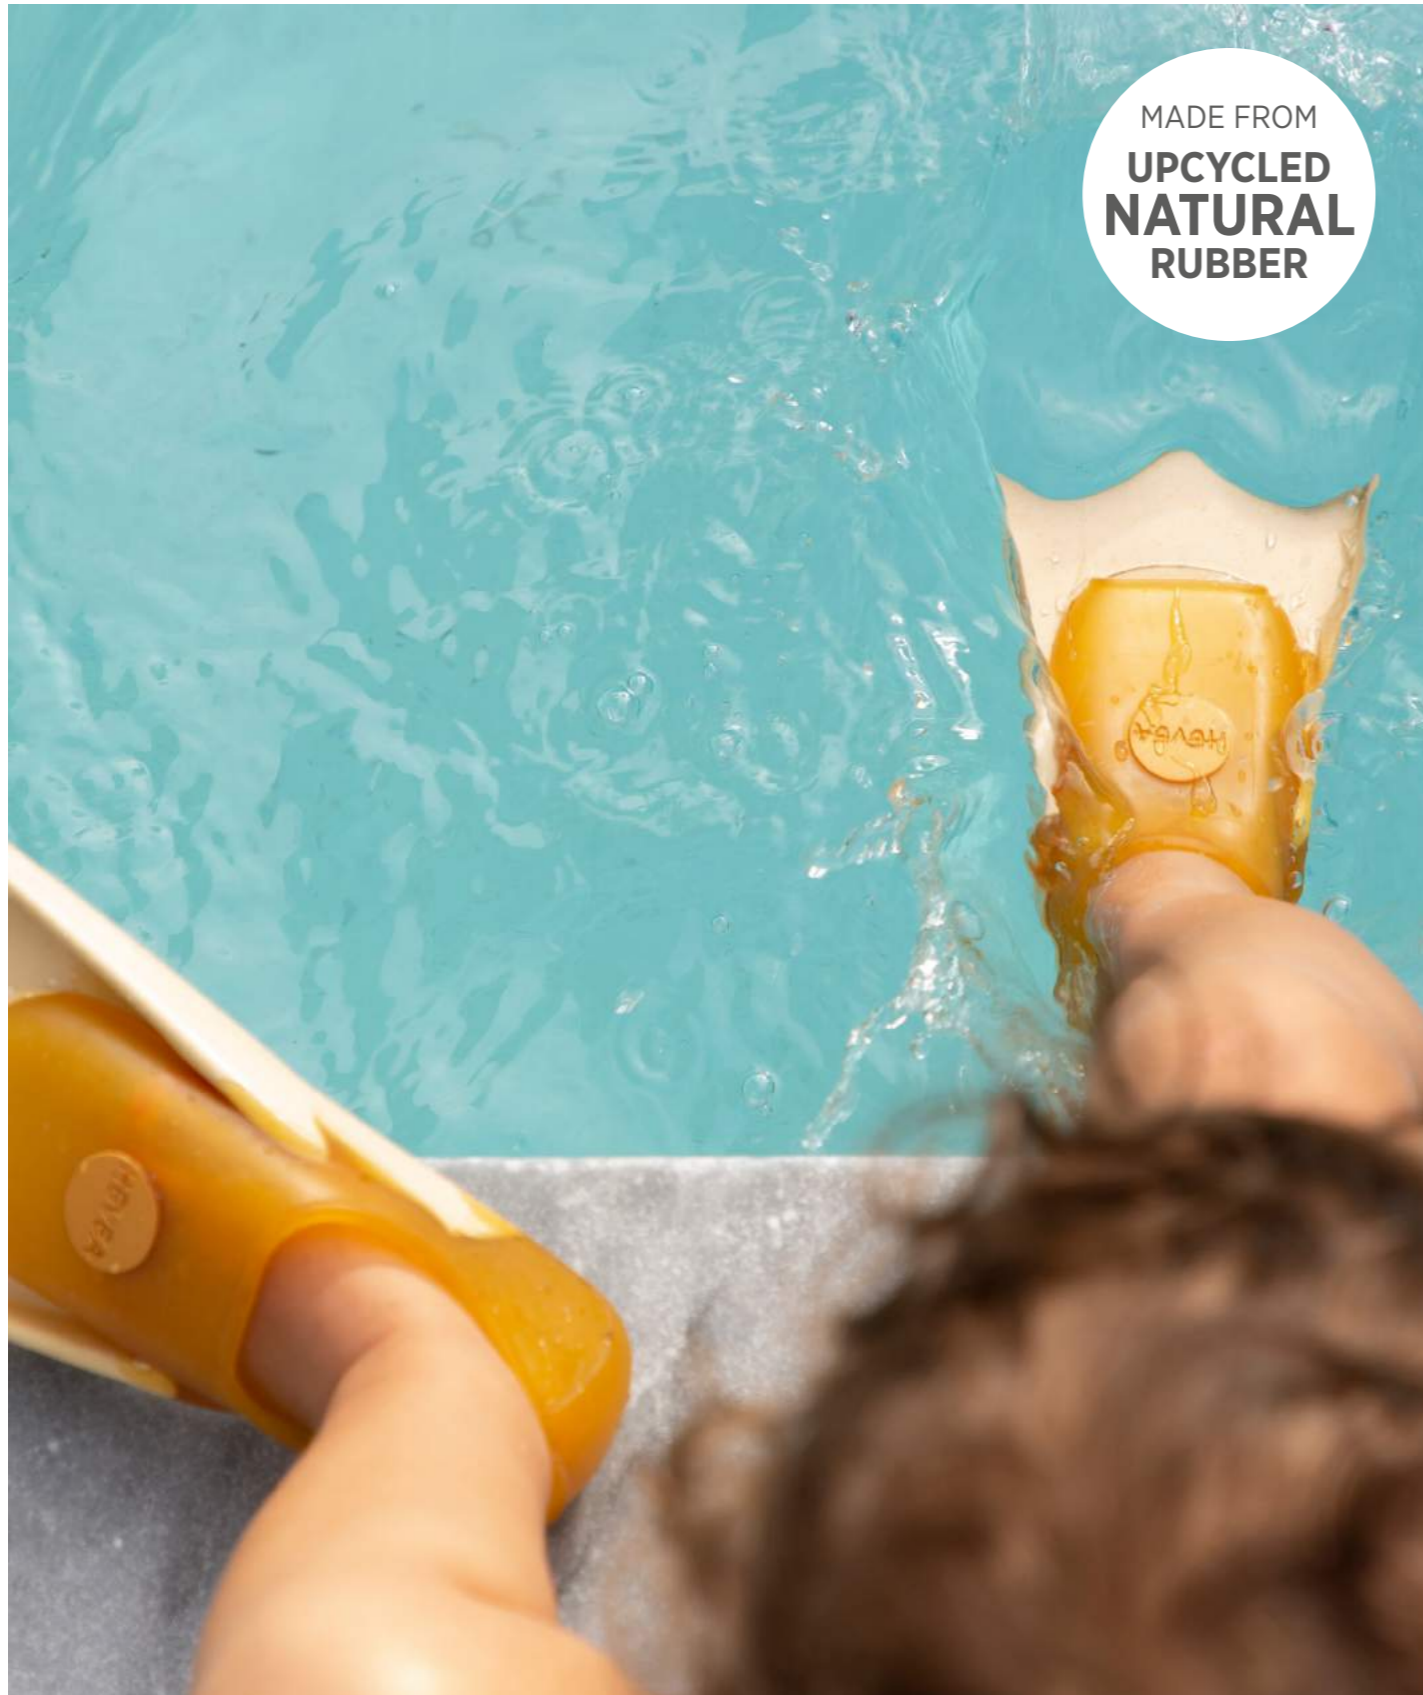

### PLASTIC-FREE SEAS PLEASE!

Offer a biodegradable option - that leaves plastic-free footprints along our beaches! The HEVEA Sand Shaper Trio comes with three adorable sand shapers in upcycled natural rubber, a sturdy wooden shovel, and an organic cotton turtle bag - great for shaking out all of the sand collected before heading home!

### WALK & SPLASH!

Our adorable Swim Fin Walkers will be a hit at the beach or pool with your toddler - leaving adorable CO<sup>2</sup> neutral footprints! Easy to get on and off, comfy to walk in (protecting soft feet from hot sand and rocky beaches), and most of all - fun to make a splash with!