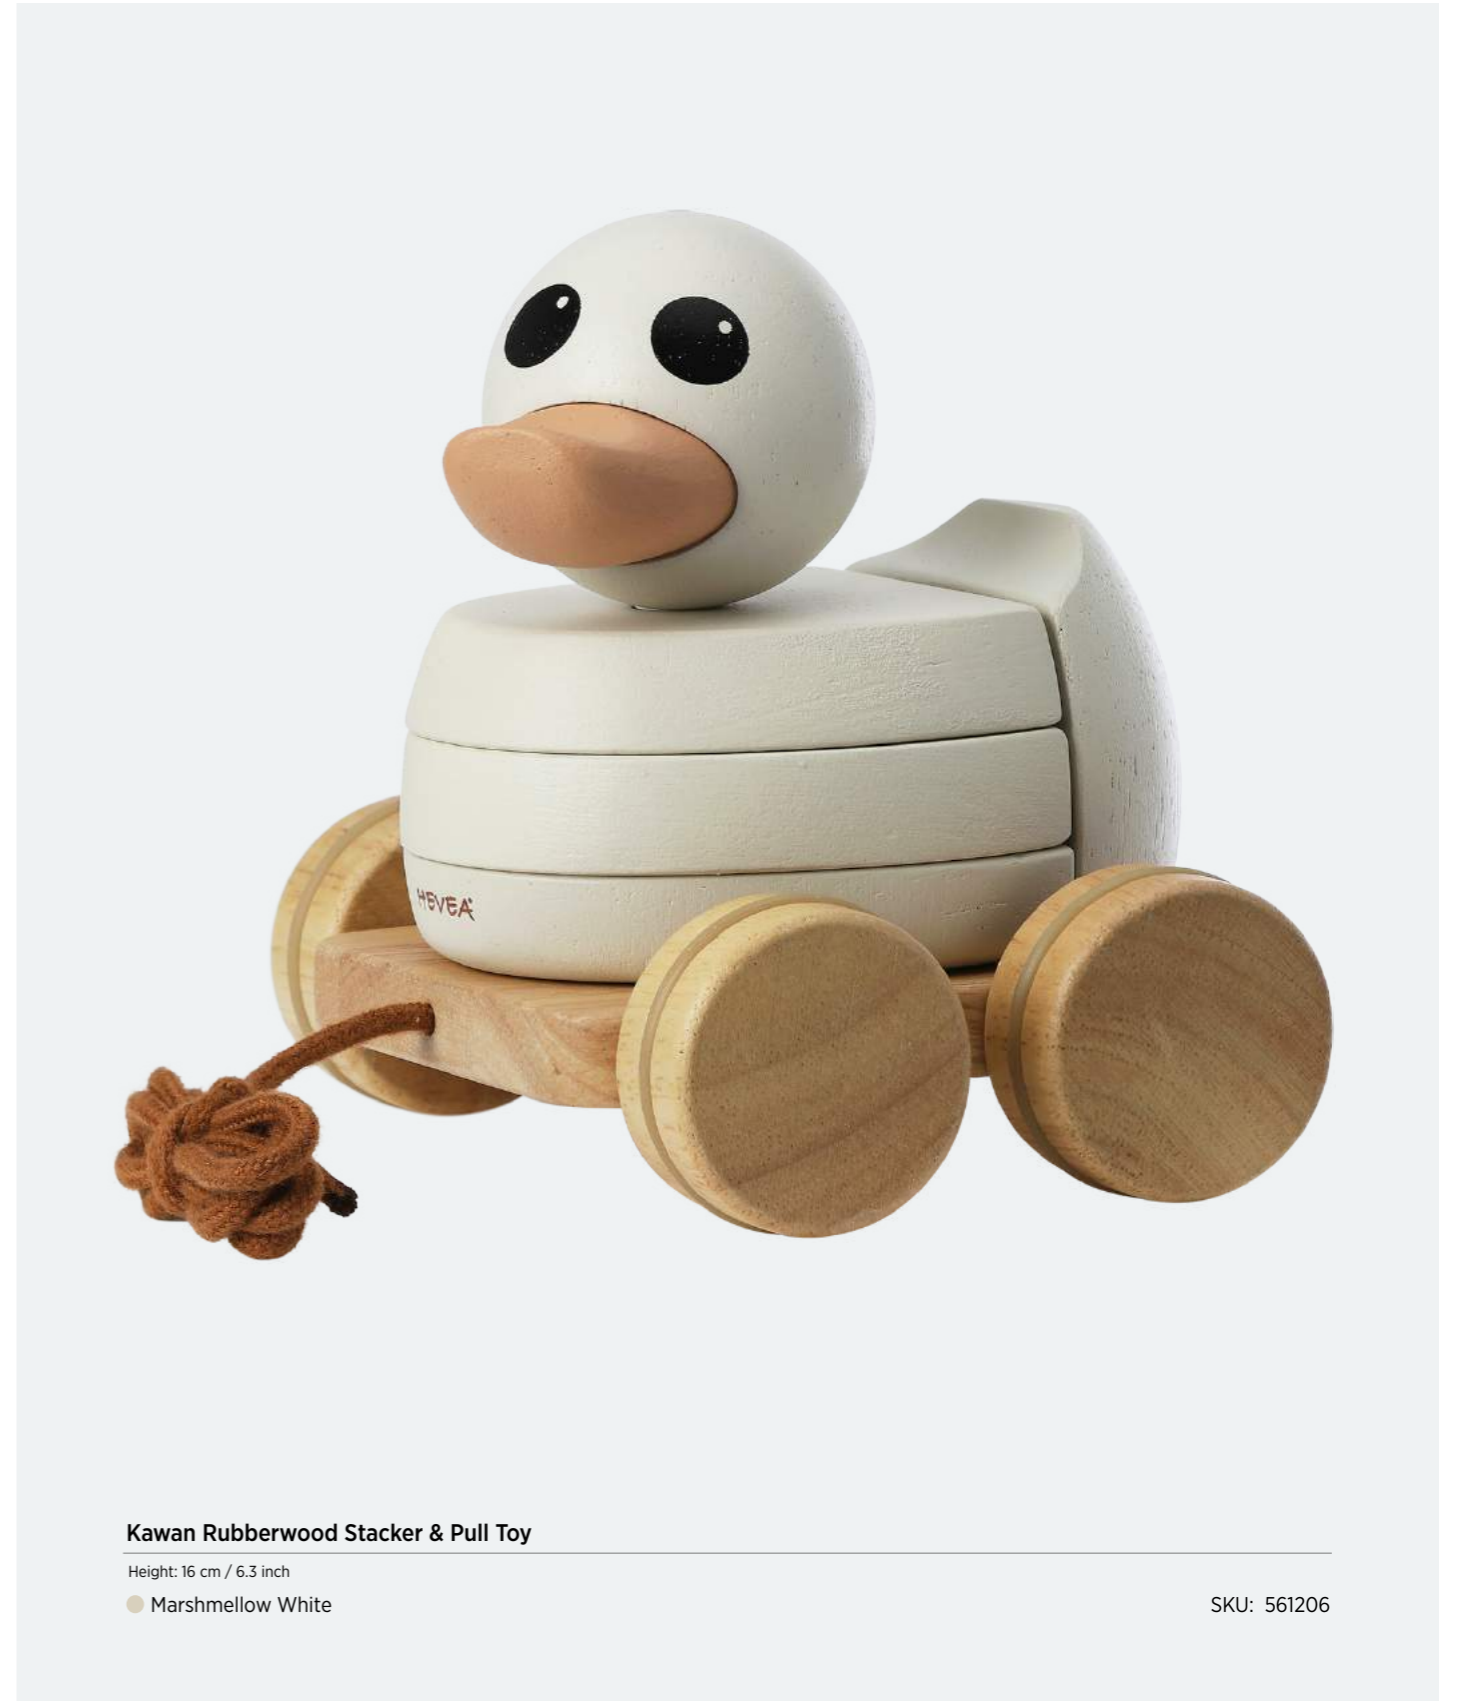

Duck Height: 10.5 cm / 4.2 in + Ring Diameter: 7.8 cm / 3 in

- Powder Pink      SKU: 553461
- Sand      SKU: 553441
- Seafoam Blue      SKU: 553451
- Tan Beige      SKU: 553471

## SOFT, SQUEEZABLE FUN

The soft and squeezable Star Activity Ball is flexible and easy to grasp for tiny hands, making it perfect for developing motor skills for both babies and toddlers!

### Star Activity Ball

Height: 10 cm / 4 inch

- Natural
- Blue, Upcycled
- Mint, Upcycled

SKU: 443150  
SKU: 443021  
SKU: 443011

TOYS

KAWAN  
RUBBERWOOD  
STACKER  
&  
PULL TOY

**Kawan Rubberwood Stacker & Pull Toy**

Height: 16 cm / 6.3 inch

● Marshmellow White

SKU: 561206