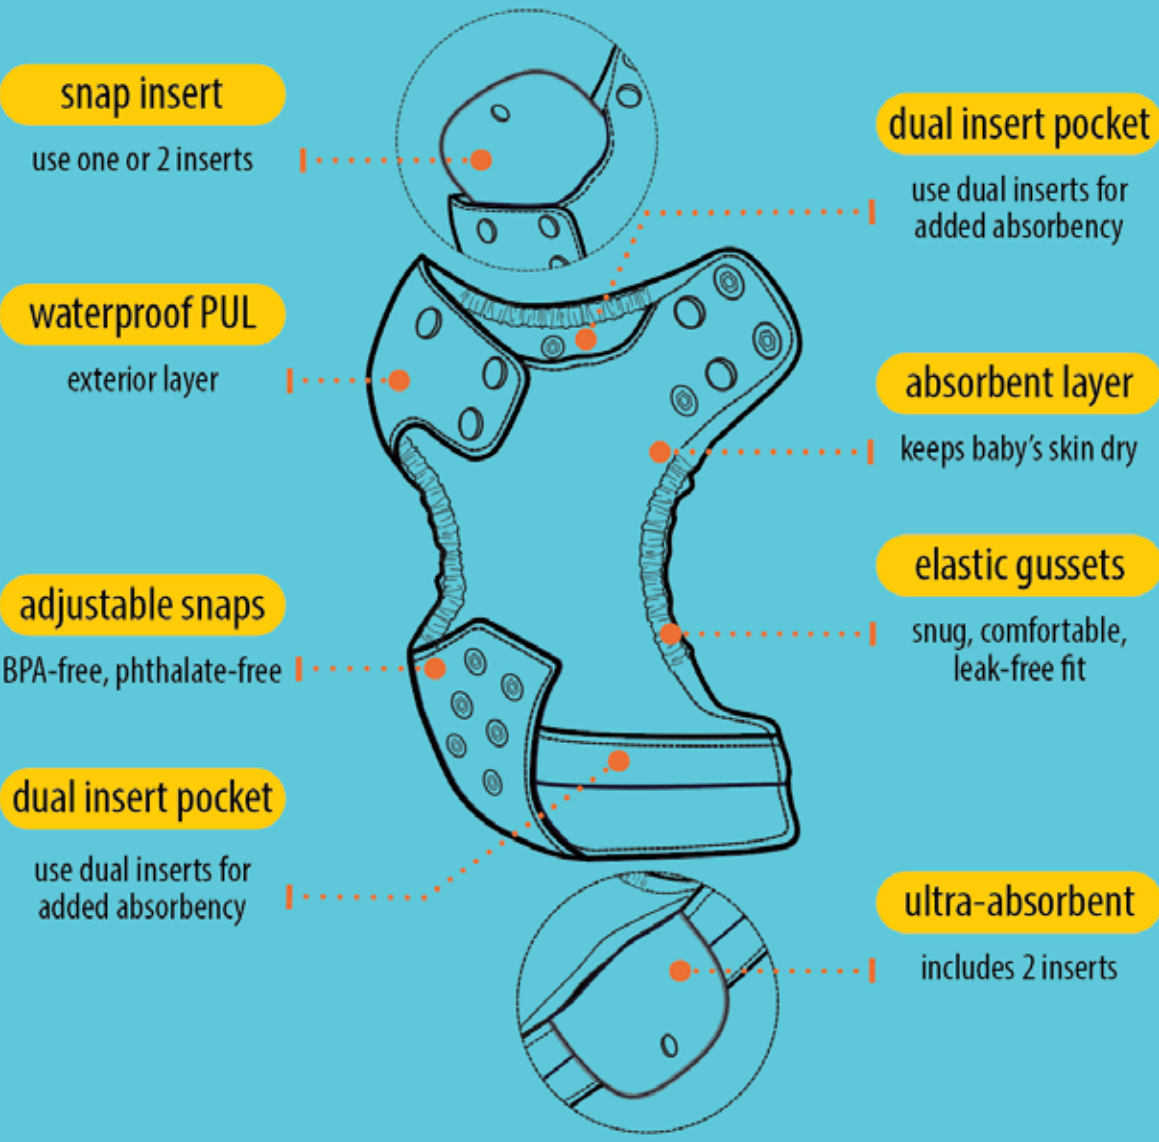

CLOTH DIAPERING – EASY ANSWERS TO GET STARTED

**AN ADJUSTABLE RISE WITH 3 ROWS OF SNAPS
AND MULTIPLE WAIST SIZES**

adjustable fit
ONE SIZE
7-35 lbs | 3-16 kgs