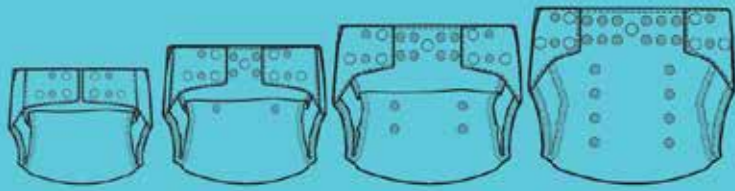

* age, weight, size recommendations are for guidance only; fit will depend on the age, size weight and shape of child's body.